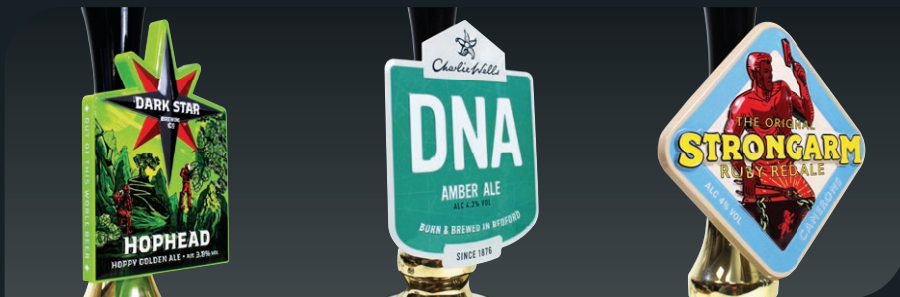

PRESSED TIN

LITHO PRINT • EMBOSSED • AVAILABLE WITH & WITHOUT FRAMES